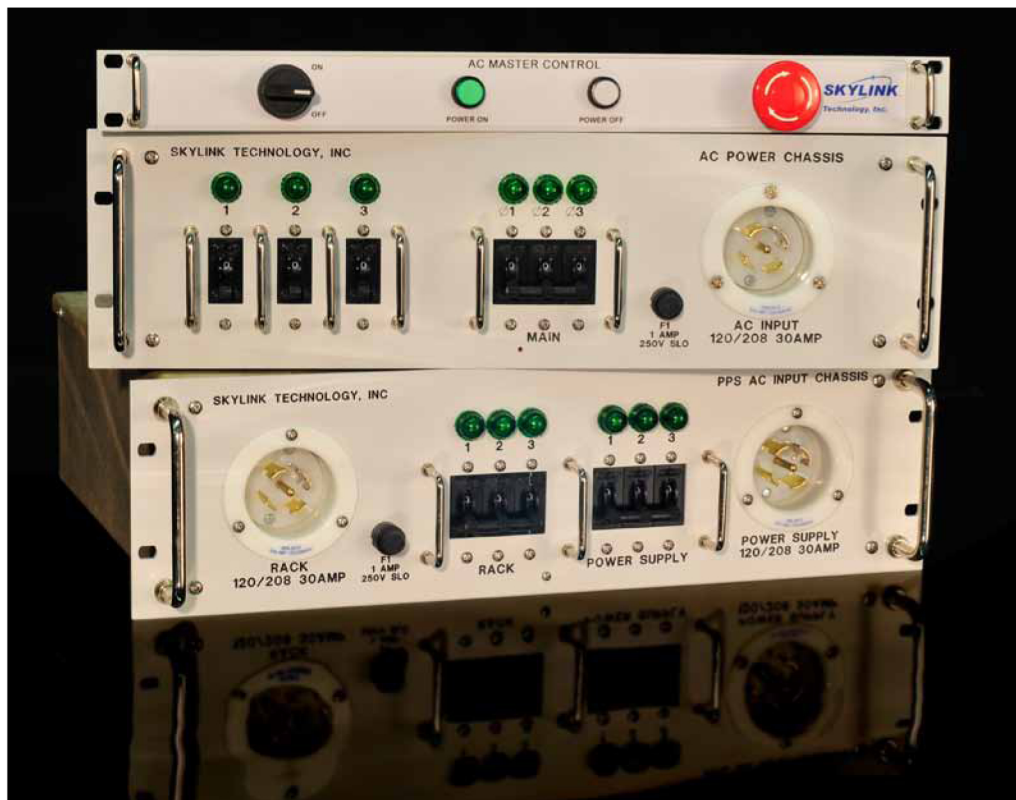

AC Power Distribution Chassis

Custom AC power distribution chassis provide power distribution for test equipment consoles.

Features:

Custom power distribution chassis, provide user sophisticated power management and distribution needs to test racks.